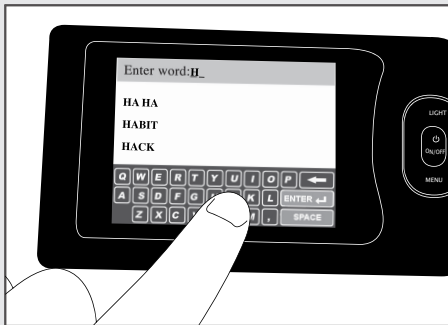

Sign Language Translator

Sign Language in the Palm of your Hand™

PATENT PENDING

Type the desired word using the touch-screen keyboard.

Select the desired word from the drop down menu and press enter.

The video clip display the sign for the selected word.

Krown's Sign Language Translator is an ideal teaching tool for people interested in learning sign language. Enter a word using the touch screen keyboard and watch a video clip signed by a live individual. This product is also ideal for those in education, public service, students, friends and family.

FEATURES

- 3,500 Signs including number, letters and pronouns
- Stylus Pen (included)
- Rechargeable battery with USB power port (USB cable included)
- Protective case (optional)
- Up to 6 hours of continuous use
- Software based touch screen keyboard
- Display: 320 X 240 pixel (Height: 2" x Width: 3")
- Product Size: Height: 3.1" x Width: 5.6" x Depth: 0.75"
- Product Weight: 5.9 oz